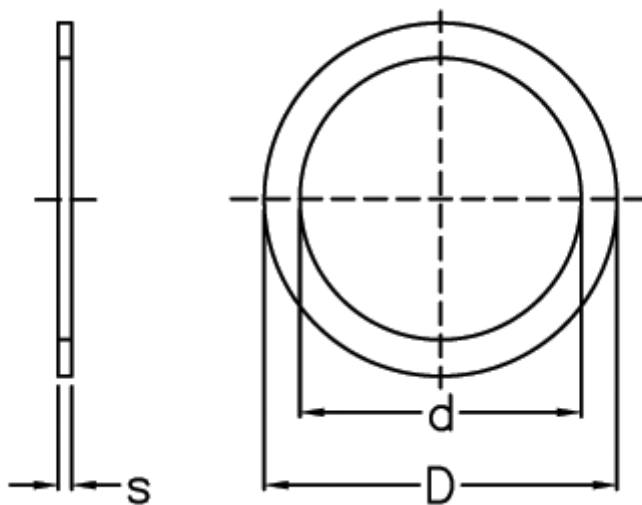

Article number: 0130592

Description: Shim Washer  
PS 40x50x0,2 DIN 988

## Measures

---

d = 40

D = 50

Description = PS 40x50x0,2

s = 0.20

tol = -0.04

Weight kg/1000 = 1.108